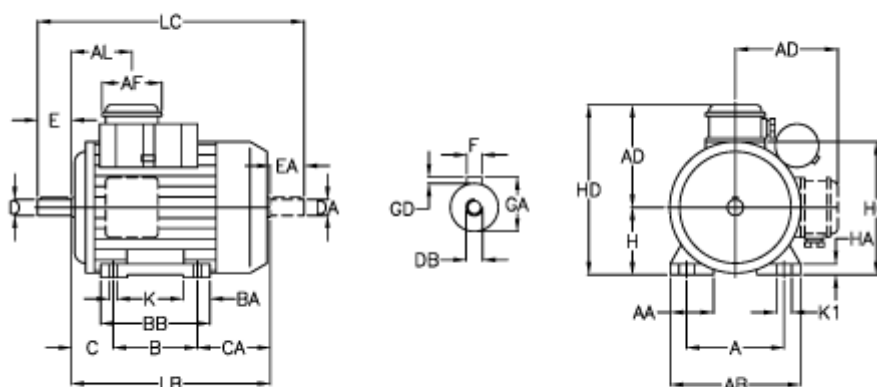

Article number: 25025662102

Description: ICME Single-phase motor M80 A6 0,25KW
6 - 900 rpm 1x230 Volt 50Hz B3 with running capacitor

Measures

A = 125	BA = 31	F = 6	K1 = 18
A/F = 84	BB H7 = 130	GA = 21.5	L = 275
AA = 32	C = 50	GD = 6	LB = 235
AB = 155	CA = 85	H = 80	LC = 315
AC = 156	D = 19	HA = 13	
AD = 122	DA = 19	HC = 162	
AL = 85	DB = M6	HD = 202	
B = 100	EA = 40	K = 9	